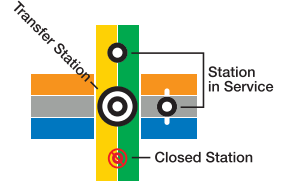

Metro System Map

wmata.com
Information: 202-637-7000 | TTY: 202-962-2033
Metro Transit Police: 202-962-2121 | Text: MYMTPD (696873)

1. ### Legend
2. **RD** Red Line • Takoma / Shady Grove
   - **OR** Orange Line • New Carrollton / Vienna
   - **BL** Blue Line • Franconia-Springfield / Downtown Largo
   - **GR** Green Line • Branch Ave / Greenbelt
   - **YL** Yellow Line • Huntington / Mt Vernon Sq
   - **SV** Silver Line • Ashburn / Downtown Largo

Station Features

- Parking
- Hospital
- Airport

Connecting Rail Systems